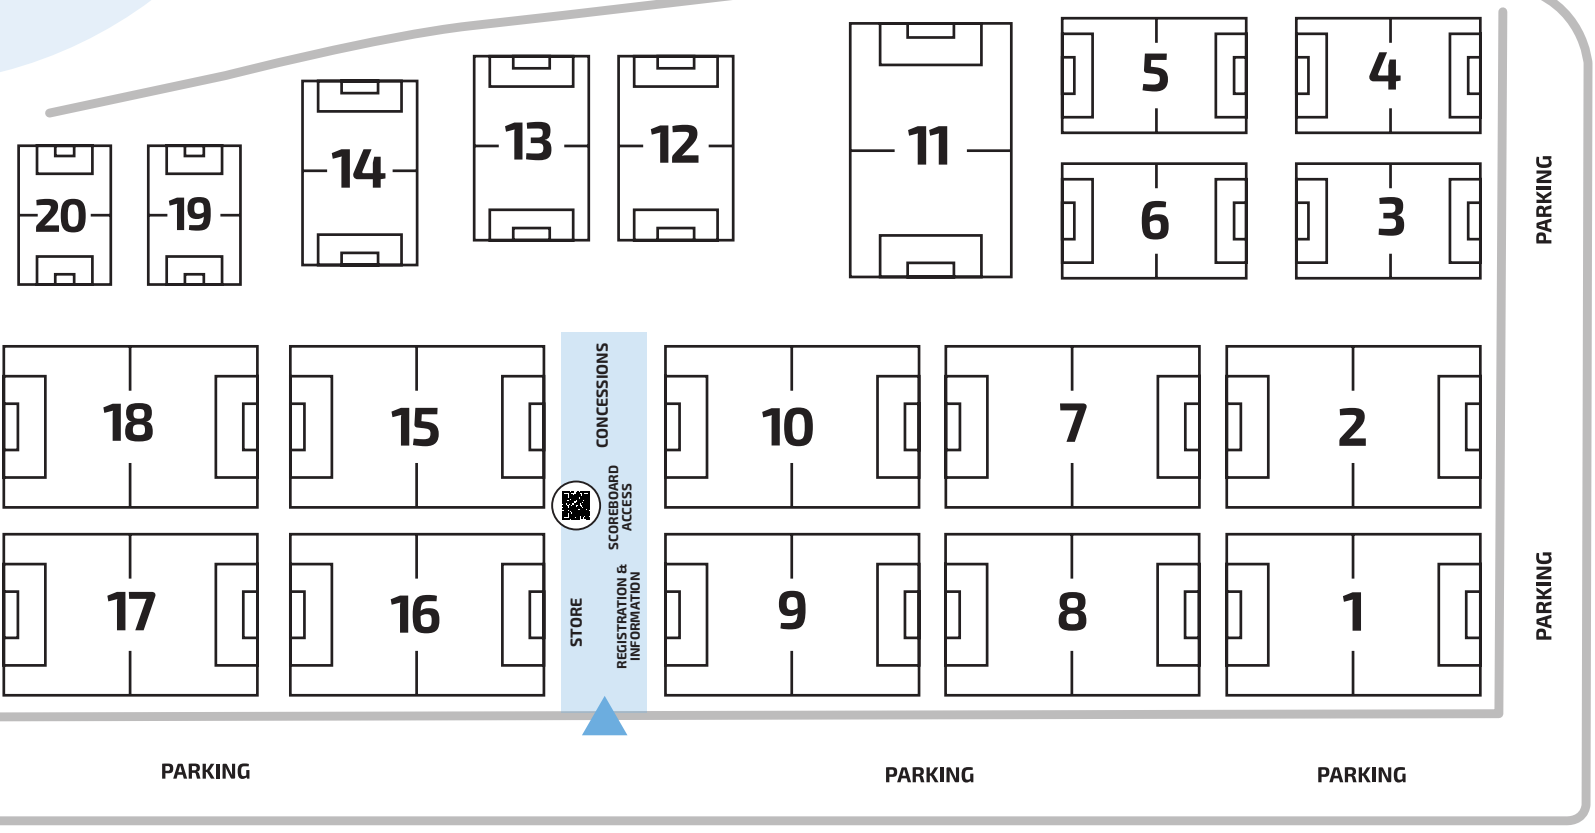

FIELD MAP

SURF SPORTS PARK

14989 Via De La Valle, Del Mar, CA 92014

▶ PARKING ENTRANCE

PARKING

PARKING

PARKING

VIA DE LA VALLE

EL CAMINO REAL